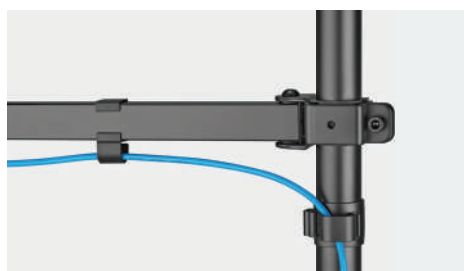

SHMM-02S POS Mounting Solution

Screen Size
17"-32"

VESA Compatible
75x75 100x100

Screen Rotation
+180° ~ -180°

Tilt Range
+45° ~ -45°

Swivel Range
+90° ~ -90°

Weight Capacity
9kg/19.8lbs

Cable Management

Functional / Stylish / Intelligent
PAYMENT SPACES!

Adjustable clip for easy
cable management

Universal Compatibility
suitable for all sizes of printers and POS machines.