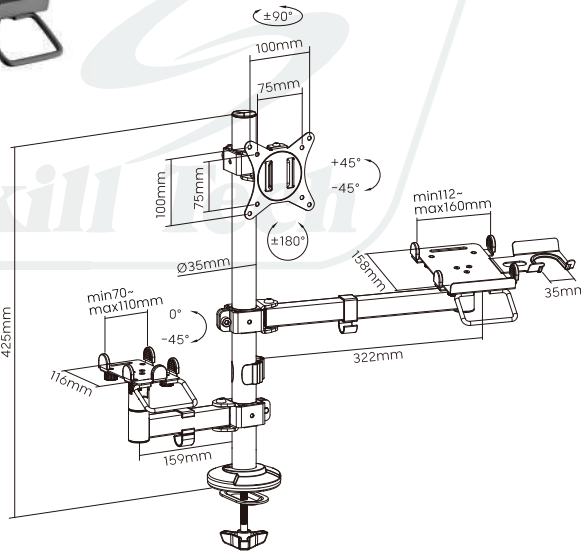

SHMM-02S POS Mounting Solution

Screen Size
17"-32"

VESA Compatible
75x75 100x100

Screen Rotation
+180° ~ -180°

Tilt Range
+45° ~ -45°

Swivel Range
+90° ~ -90°

Weight Capacity
9kg/19.8lbs

Cable Management

Functional / Stylish / Intelligent
PAYMENT SPACES!

Adjustable clip for easy
cable management

Universal Compatibility
suitable for all sizes of printers and POS machines.